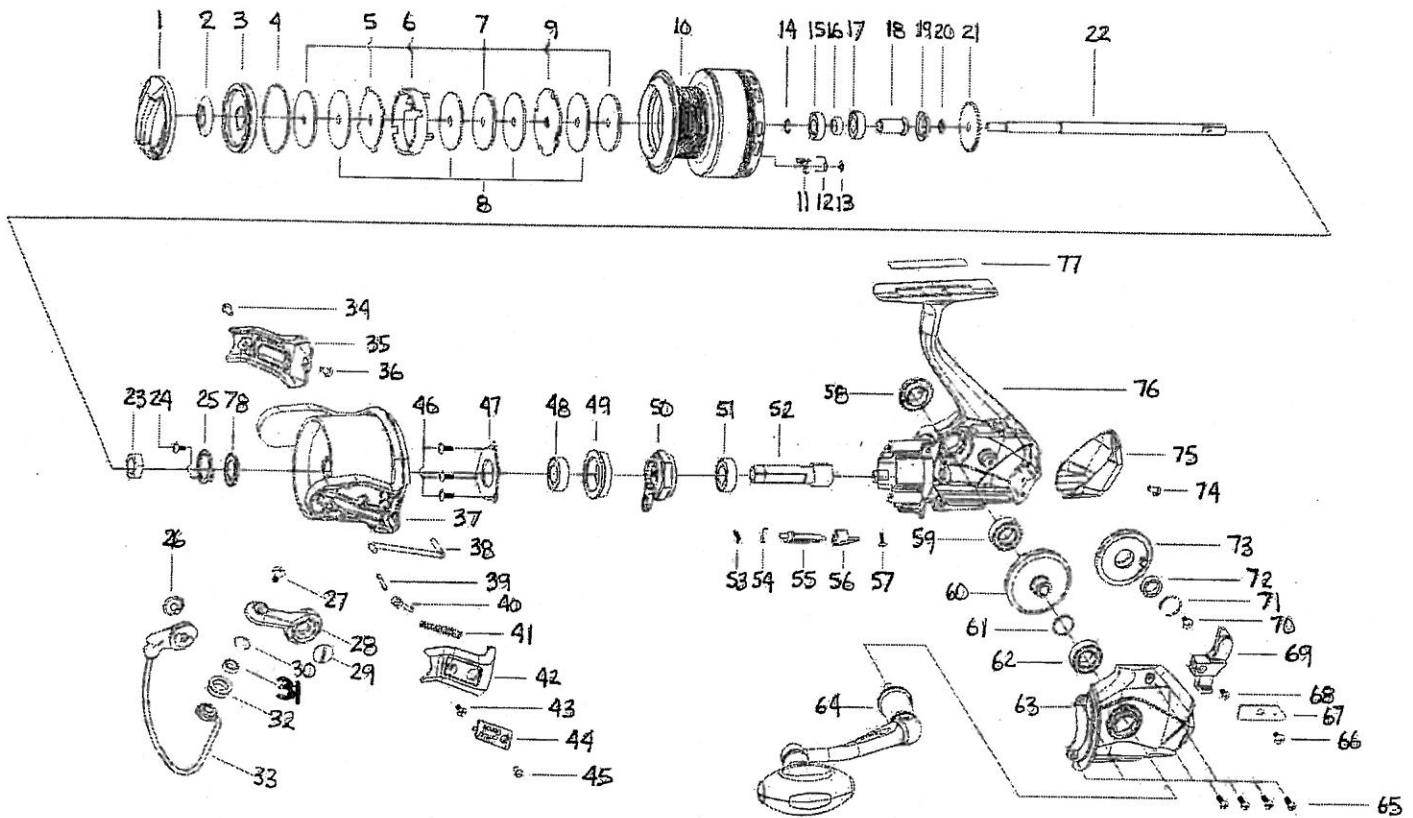

EXPLODED VIEW C807

Rev. 1

ITEM#	DESCRIPTION	C807	ITEM#	DESCRIPTION	C807	ITEM#	DESCRIPTION	C807
1	DRAG KNOB ASSY	1126409	28	BAIL ARM	1126430	56	ANTI-REVERSE BUTTON	1126446
2	WATERPROOF RING	1126362	29	SCREW	1126428	57	SCREW	1111492
3	SPOOL COVER	1126410	30	"C" RETAINER	1126263	58	HANDLE SCREW CAP	1126447
4	"O" RING	1126411	31	BALL BEARING	1126264	59	BALL BEARING	1126442
5	EARED WASHER	1126412	32	LINE ROLLER	1126381	60	DRIVE GEAR	1126448
6	DRAG KEY RING	1126413	33	BAIL ASSY	1140856	61	WASHER	1111500
7	KEY WASHER	1126414	34	SCREW	1126432	62	BALL BEARING	1126442
8	WASHER	1126415	35	ROTOR COVER	1126433	63	BODY COVER	1126449
9	EARED WASHER	1126416	36	SCREW	1126385	64	HANDLE ASSY	1126450
10	SPOOL ASSY ALUM gold trim	1126417	37	ROTOR W/WEIGHTS	1140857	65	SCREW	1126451
10	SPOOL ASSY ALUM SPARE	1129807	38	KICK LEVER	1126435	66	SCREW	1126452
11	CLICK GEAR	1126418	39	BAIL LEVER	1126388	67	SLIDER RETAINER	1126453
12	CLICK SPRING	1126340	40	BAIL SLIDER	1126389	68	SCREW	1126454
13	"O" RETAINER	1126250	41	SPRING	1126436	69	SLIDER	1126455
14	"C" RETAINER	1126419	42	ROTOR COVER	1126437	70	SCREW	1126456
15	BALL BEARING	1108910	43	SCREW	1126438	71	"C" RETAINER	1126457
16	SLEEVE	1126420	44	ROTOR LOGO PLATE	1126439	72	BALL BEARING	1108918
17	BALL BEARING	1108910	45	SCREW	1126432	73	OSCILLATION GEAR	1126458
18	RETAINER SLEEVE	1126421	46	SCREW	1126440	74	SCREW	1126297
19	WATERPROOF RING	1126422	47	BALL BEARING RETAINER	1126441	75	REAR COVER	1126459
20	WATERPROOF RING	1126423	48	BALL BEARING	1126442	76	BODY	1126460
21	CLICK GEAR	1126424	49	BALL BEARING HOLDER	1126443	77	BODY DECORATION PLATE	1126461
22	MAIN SHAFT	1126425	50	ONE WAY CLUTCH BEARING	1111483	78	WASHER	1128139
23	NUT	1111457	51	BALL BEARING	1126442			
24	SCREW	1126426	52	PINION GEAR	1126444			
25	NUT RETAINER	1126427	53	OWC BEARING SPRING	1108940			
26	SCREW	1126428	54	SPRING	1111490			
27	SCREW	1126429	55	ANTI-REVERSE LEVER	1126445			